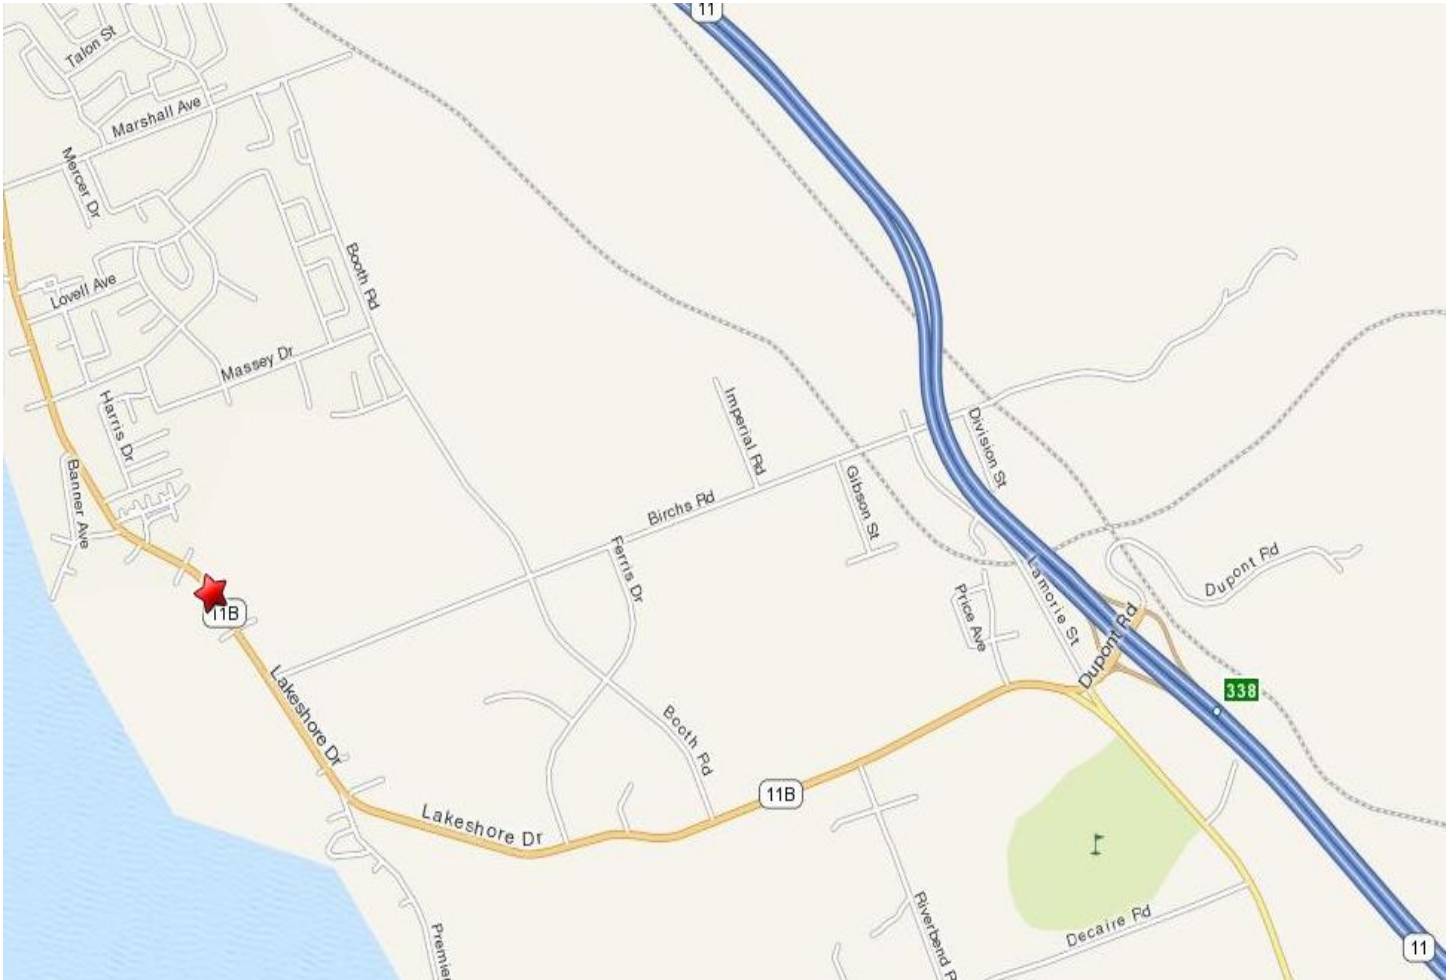

Best Western Hotel and Conference Centre, North Bay

700 Lakeshore Drive, North Bay, Ontario, Canada P1A 2G4

Tel: 1-705.474.5800

<http://www.bestwesternnorthbay.com/>

Directions from Toronto:

From HWY 401, take exit 359 for ON-400 toward Barrie

Merge onto King's Hwy 400

Continue onto King's Hwy 11

Take the exit toward Lakeshore Dr

Turn Left at Lakeshore Dr

Turn right to stay on Lakeshore Dr – Destination will be on the right